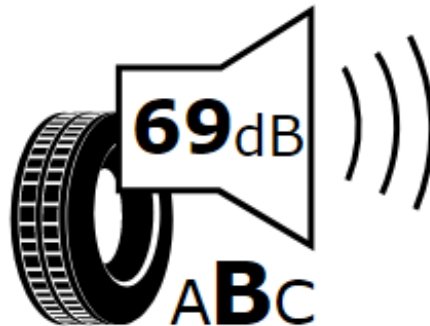

ENERG ⚡

GOODYEAR

546607

185/65 R15 88H

C1

A

A

B

B

C

D

E

2020/740